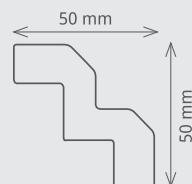

LED

L = 2000 mm

Viktoria Art.-Nr. 24239 18 pieces