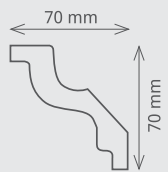

L = 2000 mm

L 45 Art.-Nr. 13080  65 pieces

LED

L = 2000 mm

M 100 Art.-Nr. 13037  30 pieces

E 24 Art.-Nr. 13224  18 packages
packed in foil 1 x 2 m

LED

L = 2000 mm