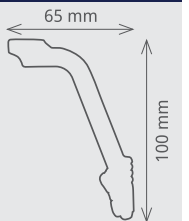

LED

L = 2000 mm

Dana Art.-Nr. 24700 35 pieces

L = 2000 mm

L 45 Art.-Nr. 13080 65 pieces

LED

L = 2000 mm

M 100 Art.-Nr. 13037 30 pieces

E 24 Art.-Nr. 13224 18 packages
packed in foil 1 x 2 m

LED

L = 2000 mm

T 70 Art.-Nr. 13082 40 pieces

LED

L = 2000 mm

Viktoria Art.-Nr. 24239 18 pieces