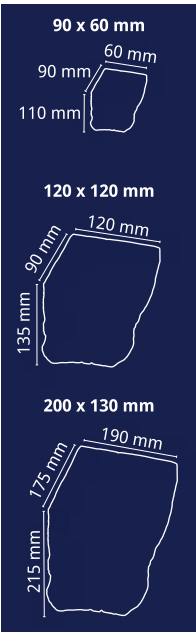

Konsole Eiche dunkel / Console oak dark

- 90 x 60 mm Art.-Nr. 19580 8 pieces
- 120 x 120 mm Art.-Nr. 19582 8 pieces
- 200 x 130 mm* Art.-Nr. 19584 4 pieces

* can combine with beam size 190 x 170 mm too